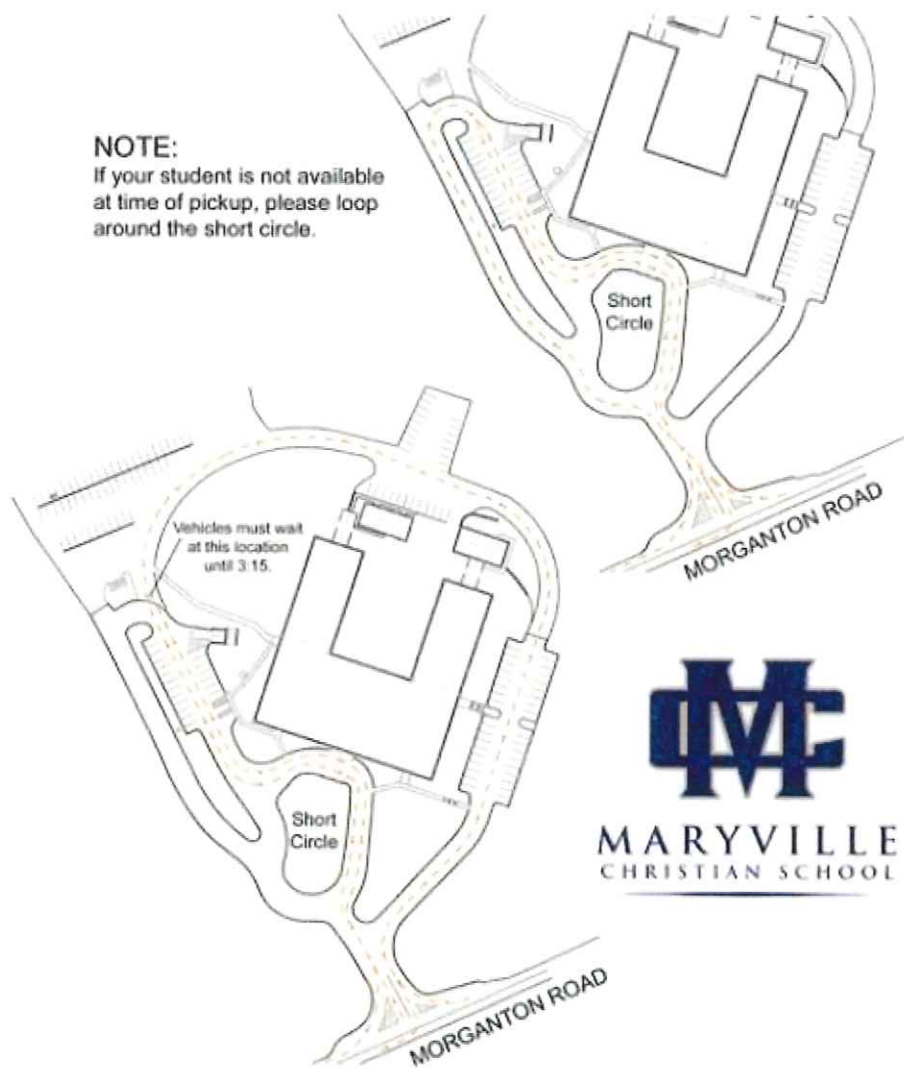

MARYVILLE
CHRISTIAN SCHOOL

DROP OFF TRAFFIC PATTERN

ELEMENTARY
MIDDLE / HIGH SCHOOL

3:05 PICKUP TRAFFIC PATTERN

NOTE:
If your student is not available
at time of pickup, please loop
around the short circle.

MARYVILLE
CHRISTIAN SCHOOL

3:15 PICKUP TRAFFIC PATTERN